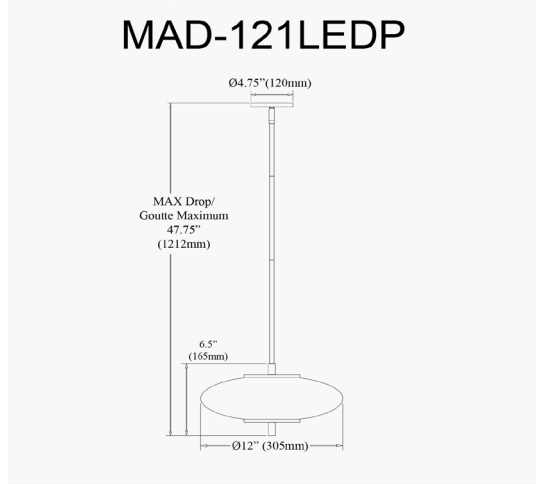

MAD-121LEDP-MB - Maddie 16W Pendant, MB w/ Opal Glass

16W Pendant Matte Black with Opal Glass

Height	6.5"
Width/Length	12"
Depth	12"
Weight	4 lbs

Body Material	Metal
Finish/Color	Matte Black
Type of Finish	Painted

Light Qty	1
Light Base	LED
Light Max Watt	16
Light Inc	Yes
Light Lumens	1500(Initial) 882(delivered)
Light CRI	90+
Light CCT	3000K
Light Life	30000 Hours

Dimmable	Dimmable
LED Compatible	Integrated LED
Total Wattage	16W

Second Material	Glass
Second Finish/Color	White
Second Type of Finish	Opal

Rated For	Damp Location
Voltage	120V

Approval	cUL or equivalent
Warranty	3 Years Limited
Install Position	Ceiling

Extension Length	39 (8+11+20)
-------------------------	--------------