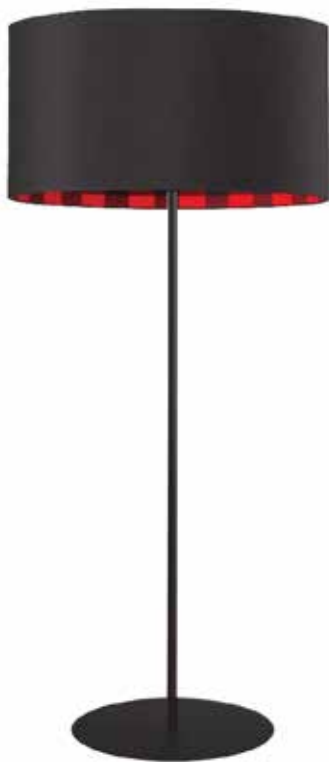

MM221F-BK-201B - 1LT Drum Floor Lamp, BLK/PLD Shade, MB

1 Light Drum Floor Lamp, Black / Buffalo Plaid Shade Matte Black

Height	61	No. of Bulbs	1
Width/Length	22	LED Compatible	LED Compatible
Depth	22	Total Wattage	100
Weight	12		
Body Material	Fabric	Second Material	Metal
Finish/Color	Black & Buffalo Plaid	Second Finish/Color	Matte Black
Type of Finish	Satin & Matte	Second Type of Finish	Painted
Bulb 1 Amount	1	Rated For	Damp Location
Bulb 1 Base Type	E26	Voltage	120V
Bulb 1 Max Watt.	100	Approval	cUL or equivalent
Bulb 1 Included	No	Warranty	1 Year
Bulb 1 Lumens		Instal Position	Floor
Bulb 1 CRI			

Date:	Notes:
Fixture Type:	
Job Name:	

Lighting • LED • Shades • Custom Designs

TORONTO | BUFFALO | LIGHTFAIR | DALLAS MARKET CENTRE # 4303

www.dainolite.com |
 1-888-564-1262 |
 dainolite@dainolite.com
[/dainolite](https://www.facebook.com/dainolite) |
 [/dainoliteld](https://twitter.com/dainoliteld) |
 [/dainolite](https://www.instagram.com/dainolite)