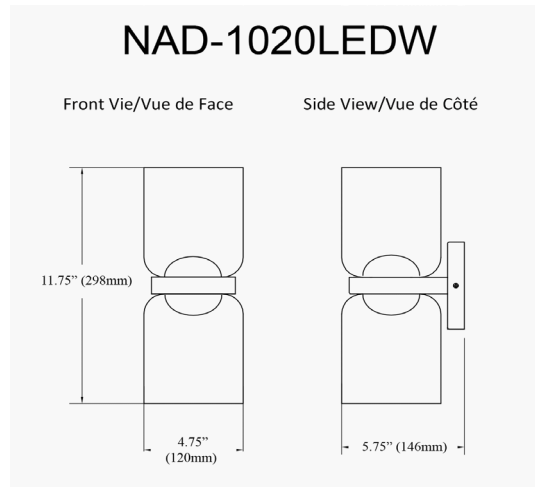

# NAD-1020LEDW-AGB - Nadine 20W Wall Sconce, AGB w/ CLR Glass

10W LED Nadine Wall Sconce Aged Brass w/ Clear Glass

<b>Height</b>	12"
<b>Width/Length</b>	4.75"
<b>Depth</b>	5.5"
<b>Weight</b>	3 lbs

<b>Body Material</b>	Glass
<b>Finish/Color</b>	Clear

<b>Light Qty</b>	2
<b>Light Base</b>	LED
<b>Light Max Watt</b>	10
<b>Light Inc</b>	Yes
<b>Light Lumens</b>	1890(Initial) 690(Delivered)
<b>Light CRI</b>	90+
<b>Light CCT</b>	3000K
<b>Light Life</b>	30000 Hours