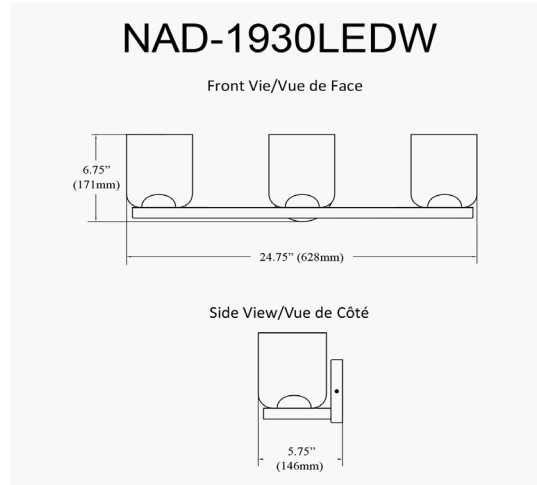

NAD-1930LEDW-AGB - Nadine 30W Vanity, AGB w/ CLR Glass

10W LED Nadine Vanity Aged Brass w/ Clear Glass

Height	6.75"
Width/Length	24.5"
Depth	5.5"
Weight	5 lbs

Body Material	Glass
Finish/Color	Clear

Light Qty	3
Light Base	LED
Light Max Watt	10
Light Inc	Yes
Light Lumens	2835(Initial) 1035(Delivered)
Light CRI	90+
Light CCT	3000K
Light Life	30000 Hours