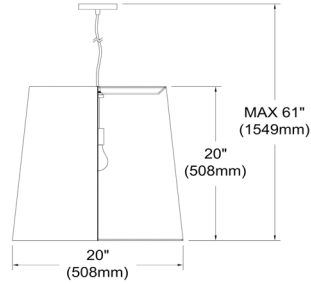

OD-M-692 - Oversized Drum 1LT Oversized Drum Pendant, Medium - Wht/Gld

1 Light Tapered Drum Pendant with White on Gold Shade

OD-M

Height	20"
Width/Length	20"
Depth	20"
Weight	6 lbs
Body Material	Fabric
Finish/Color	White
Type of Finish	Fabric
Light Qty	1
Light Base	E26
Light Max Watt	100
Light Inc	No

Dimmable	Dimmable
LED Compatible	LED Compatible
Total Wattage	100W
Second Material	Metal
Second Finish/Color	Polished Chrome
Second Type of Finish	Electroplated
Rated For	Dry Location
Voltage	120V
Approval	cUL or equivalent
Warranty	1 Year Limited
Install Position	Ceiling
Extension Length	48