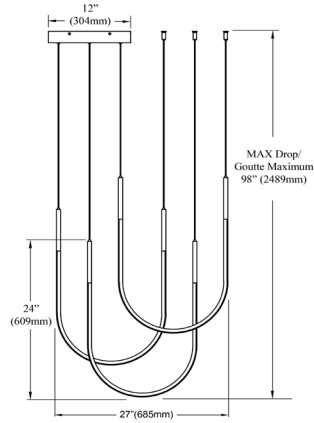

# PCR-2754LEDHP-MB - Pacari 62W Horiz Pendant, MB w/ WH Silicone Diffuser

62W Horizontal Pendant Matte Black with White Silicone Diffuser

## PCR-2754LEDHP

<b>Height</b>	24"
<b>Width/Length</b>	27"
<b>Depth</b>	3.75"
<b>Weight</b>	3 lbs

<b>Body Material</b>	Metal
<b>Finish/Color</b>	Matte Black
<b>Type of Finish</b>	Painted

<b>Light Qty</b>	3
<b>Light Base</b>	LED
<b>Light Max Watt</b>	20.67
<b>Light Inc</b>	Yes
<b>Light Lumens</b>	4050(Initial) 2000(delivered)
<b>Light CRI</b>	90+
<b>Light CCT</b>	3000K
<b>Light Life</b>	30000 Hours