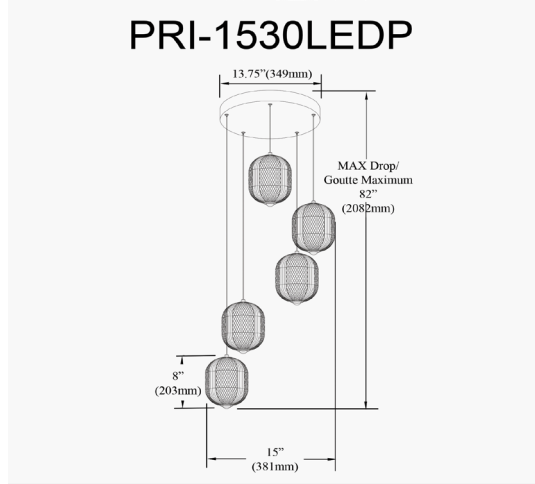

# PRI-1530LEDP-AGB - Peri 30W Multi Pendant, AGB w/ CLR Pattern Acrylic

30W Multi Light Pendant in Aged Brass w/ Clear Pattern Acrylic

<b>Height</b>	10"
<b>Width/Length</b>	15"
<b>Depth</b>	15"
<b>Weight</b>	6 lbs

<b>Body Material</b>	Acrylic
<b>Finish/Color</b>	Clear

<b>Light Qty</b>	5
<b>Light Base</b>	LED
<b>Light Max Watt</b>	6
<b>Light Inc</b>	Yes
<b>Light Lumens</b>	2250(Initial) 1250(Delivered)
<b>Light CRI</b>	90+
<b>Light CCT</b>	3000K
<b>Light Life</b>	30000 Hours

<b>Dimmable</b>	Dimmable
<b>LED Compatible</b>	Integrated LED
<b>Total Wattage</b>	30W

<b>Second Material</b>	Metal
<b>Second Finish/Color</b>	Aged Brass
<b>Second Type of Finish</b>	Electroplated

<b>Rated For</b>	Damp Location
<b>Voltage</b>	120V