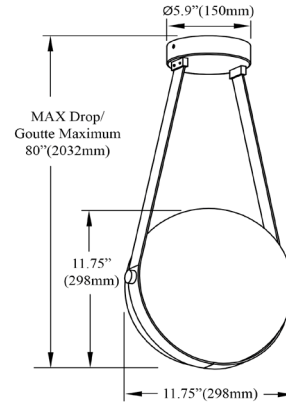

PRS-1215LEDP-MB - Persis 15W Pendant, MB w/ WH Opal Glass

15W Pendant Matte Black with White Opal Glass

PRS-1215LEDP

Height	11.75"
Width/Length	11.75"
Depth	11.75"
Weight	6 lbs

Body Material	Glass
Finish/Color	White
Type of Finish	Opal

Light Qty	1
Light Base	LED
Light Max Watt	15
Light Inc	Yes
Light Lumens	1125(Initial) 500(Delivered)
Light CRI	90+
Light CCT	3000K
Light Life	30000 Hours

Dimmable	Dimmable
LED Compatible	Integrated LED
Total Wattage	15W

Second Material	Metal
Second Finish/Color	Matte Black
Second Type of Finish	Painted

Rated For	Dry Location
Voltage	120V

Approval	cUL or equivalent
Warranty	3 Years Limited
Install Position	Ceiling

Extension Length	72
-------------------------	----