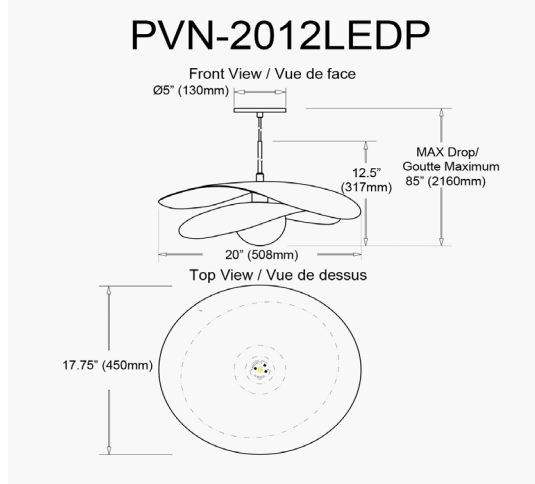

PVN-2012LEDP-MB - Paven 12W Pendant, MB w/ WH Opal Glass

12W LED Paven Pendant Matte Black

Height	12"
Width/Length	20"
Depth	20"
Weight	4 lbs

Body Material	Metal
Finish/Color	Matte Black
Type of Finish	Painted

Light Qty	1
Light Base	LED
Light Max Watt	12
Light Inc	Yes
Light Lumens	1200(Initial) 720(Delivered)
Light CRI	90+
Light CCT	3000K
Light Life	30000 Hours

Dimmable	Dimmable
LED Compatible	Integrated LED
Total Wattage	12W

Rated For	Damp Location
Voltage	120V

Approval	cUL or equivalent
Warranty	3 Years Limited
Install Position	Ceiling

Extension Length	72
-------------------------	----

Date:	Notes:
Fixture Type:	
Job Name:	