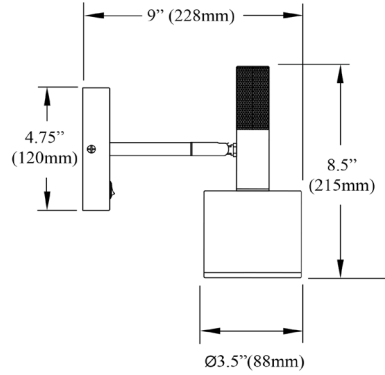

RHS-1W-AGB - Rhoswen 1LT Wall Sconce, AGB w/ FR Diffuser

1 Light Halogen Wall Satin Chrome Aged Brass with Frosted Diffuser

RHS-1W

Height	8.5"
Width/Length	4.75"
Depth	9"
Weight	2 lbs

Body Material	Metal
Finish/Color	Aged Brass
Type of Finish	Electroplated

Light Qty	1
Light Base	GU10
Light Max Watt	7
Light Inc	No

Dimmable	Dimmable
LED Compatible	LED Compatible
Total Wattage	7W

Rated For	Damp Location
Voltage	120V

Approval	cUL or equivalent
Warranty	1 Year Limited
Install Position	Wall