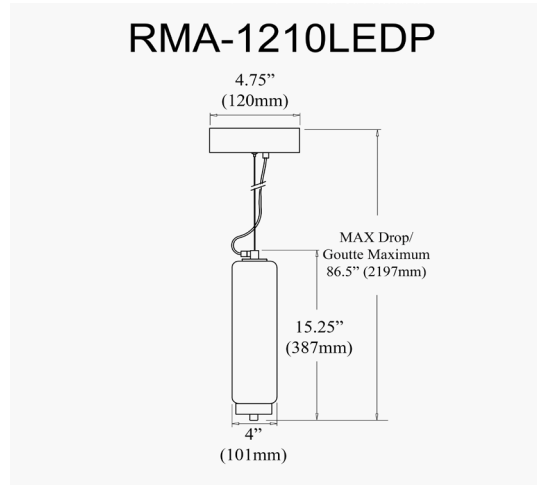

RMA-1210LEDP-AGB - Ramona 10W Pendant, AGB w/ CLR Fluted Glass

10W LED Pendant, Aged Brass with Clear Fluted Glass

Height	12.5"
Width/Length	4.75"
Depth	4.75"
Weight	4 lbs

Body Material	Glass
Finish/Color	Clear
Type of Finish	Ribbed

Light Qty	1
Light Base	LED
Light Max Watt	10
Light Inc	Yes
Light Lumens	740(Initial) 540(Delivered)
Light CRI	90+
Light CCT	3000K
Light Life	30000 Hours

Dimmable	Dimmable
LED Compatible	Integrated LED
Total Wattage	10W

Second Material	Metal
Second Finish/Color	Aged Brass
Second Type of Finish	Electroplated

Rated For	Damp Location
Voltage	120V

Approval	cUL or equivalent
Warranty	3 Years Limited
Install Position	Ceiling