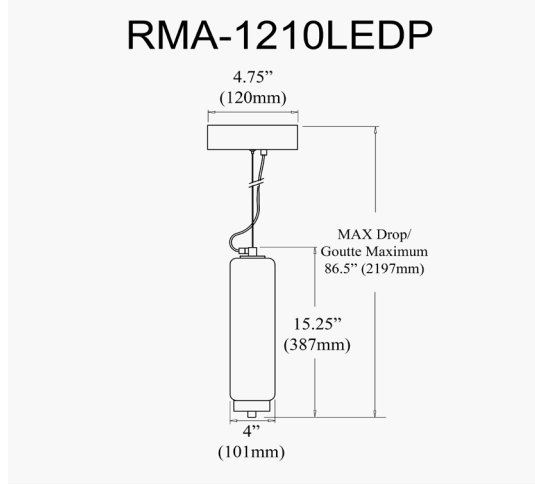

RMA-1210LEDP-MB - Ramona 10W Pendant, MB w/ CLR Fluted Glass

10W LED Pendant, Matte Black with Clear Fluted Glass

Height	12.5"
Width/Length	4.75"
Depth	4.75"
Weight	4 lbs

Body Material	Glass
Finish/Color	Clear
Type of Finish	Ribbed

Light Qty	1
Light Base	LED
Light Max Watt	10
Light Inc	Yes
Light Lumens	740(Initial) 540(Delivered)
Light CRI	90+
Light CCT	3000K
Light Life	30000 Hours

Dimmable	Dimmable
LED Compatible	Integrated LED
Total Wattage	10W

Second Material	Metal
Second Finish/Color	Matte Black
Second Type of Finish	Painted

Rated For	Damp Location
Voltage	120V

Approval	cUL or equivalent
Warranty	3 Years Limited
Install Position	Ceiling

Extension Length	72
-------------------------	----