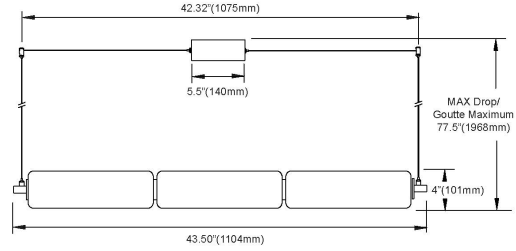

RMA-3830LEDHP-AGB - Ramona 30W Horiz Pendant, AGB w/ CLR Fluted Glass

30W LED Horizontal Pendant, Aged Brass with Clear Fluted Glass

RMA-3830LEDHP

Height	4.75"
Width/Length	42"
Depth	4.75"
Weight	9 lbs

Body Material	Glass
Finish/Color	Clear
Type of Finish	Ribbed

Light Qty	1
Light Base	LED
Light Max Watt	30
Light Inc	Yes
Light Lumens	3061(Initial) 1539(Delivered)
Light CRI	90+
Light CCT	3000K
Light Life	30000 Hours

Dimmable	Dimmable
LED Compatible	Integrated LED
Total Wattage	30W

Extension Length	72
-------------------------	----

Date:	Notes:
Fixture Type:	
Job Name:	

Lighting | LED | Shades | Custom Designs

www.dainolite.com | 1-888-564-1262 | dainolite@dainolite.com