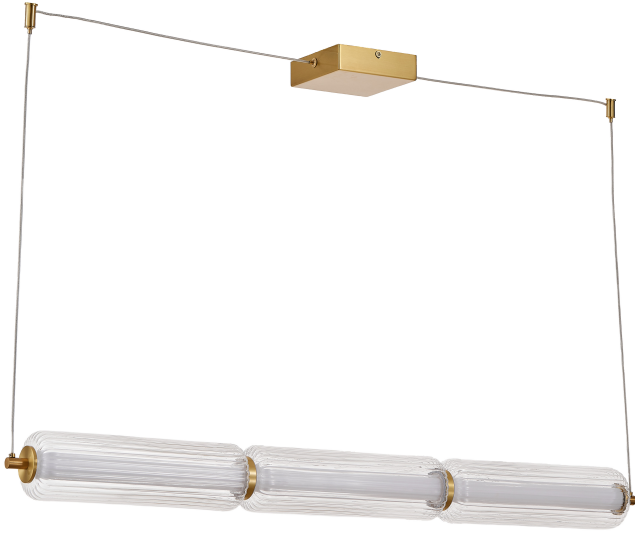

RMA-3830LEDHP-AGB - Ramona 30W Horiz Pendant, AGB w/ CLR Fluted Glass

30W LED Horizontal Pendant, Aged Brass with Clear Fluted Glass

RMA-3830LEDHP

Height	4.75"
Width/Length	42"
Depth	4.75"
Weight	9 lbs

Body Material	Glass
Finish/Color	Clear
Type of Finish	Ribbed

Light Qty	1
Light Base	LED
Light Max Watt	30
Light Inc	Yes
Light Lumens	3061(Initial) 1539(Delivered)
Light CRI	90+
Light CCT	3000K
Light Life	30000 Hours

Dimmable	Dimmable
LED Compatible	Integrated LED
Total Wattage	30W

Second Material	Metal
Second Finish/Color	Aged Brass
Second Type of Finish	Electroplated

Rated For	Damp Location
Voltage	120V

Approval	cUL or equivalent
Warranty	3 Years Limited
Install Position	Ceiling