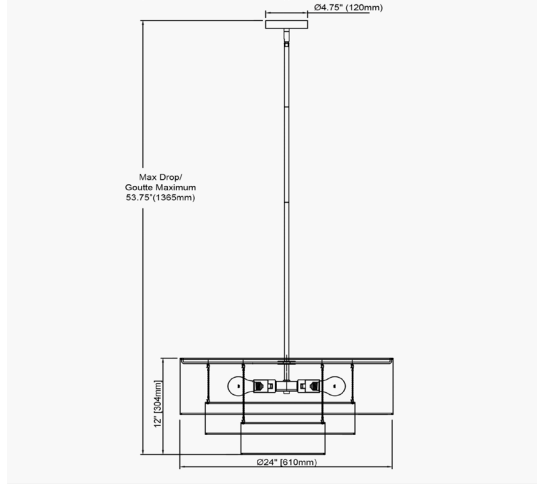

ROR-244P-MB-WH - Rory 4LT Pendant, MB w/ WH Shades

Height	12"
Width/Length	24"
Depth	24"
Weight	8 lbs

Body Material	Fabric
Finish/Color	White

Light Qty	4
Light Base	E26
Light Max Watt	60
Light Inc	No

Dimmable	Dimmable
LED Compatible	LED Compatible
Total Wattage	240W

Second Material	Metal
Second Finish/Color	Matte Black
Second Type of Finish	Painted

Rated For	Dry Location
Voltage	120V

Approval	cUL or equivalent
Warranty	1 year Limited
Install Position	Ceiling

Extension Length 39 (8+11+20)