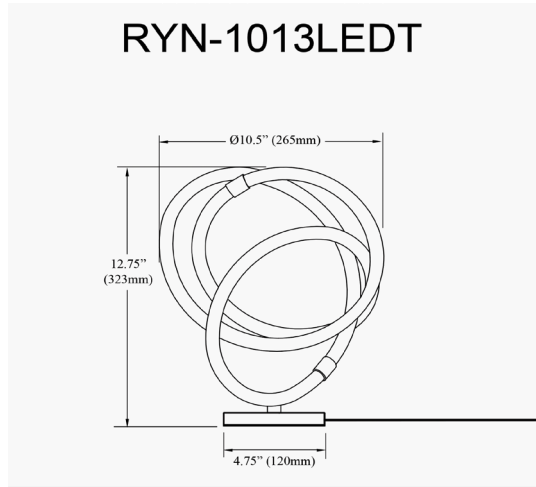

# RYN-1013LEDT-GLD-MB - Raelynn 12W Table Lamp, GLD & MB

12W Table Lamp Gold & Matte Black

<b>Height</b>	12.75"
<b>Width/Length</b>	10.5"
<b>Depth</b>	10.5"
<b>Weight</b>	4 lbs

<b>Body Material</b>	Metal
<b>Finish/Color</b>	Gold
<b>Type of Finish</b>	Painted

<b>Light Qty</b>	1
<b>Light Base</b>	LED
<b>Light Max Watt</b>	12
<b>Light Inc</b>	Yes
<b>Light Lumens</b>	1000(Initial) 400(Delivered)
<b>Light CRI</b>	90+
<b>Light CCT</b>	3000K
<b>Light Life</b>	30000 Hours

<b>Dimmable</b>	Dimmable
<b>LED Compatible</b>	Integrated LED
<b>Total Wattage</b>	12W

<b>Second Material</b>	Acrylic
<b>Second Finish/Color</b>	White

<b>Rated For</b>	Damp Location
<b>Voltage</b>	120V

<b>Approval</b>	cUL or equivalent
<b>Warranty</b>	3 Years Limited
<b>Install Position</b>	Table