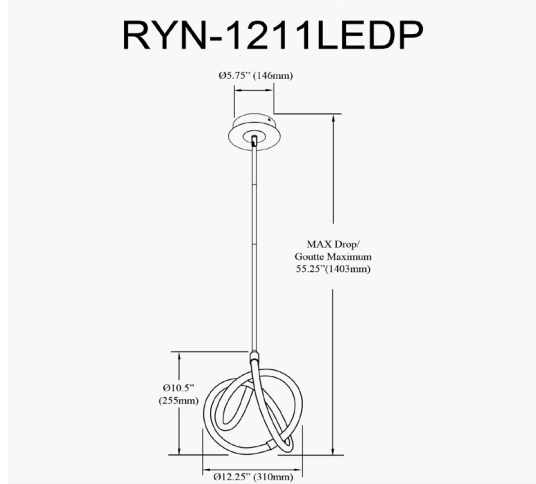

RYN-1211LEDP-GLD-MB - Raelynn 12W Pendant, GLD & MB

15W Pendant Gold & Matte Black

Height	10.5"
Width/Length	12.25"
Depth	12.25"
Weight	4 lbs

Body Material	Metal
Finish/Color	Gold
Type of Finish	Painted

Light Qty	1
Light Base	LED
Light Max Watt	15
Light Inc	Yes
Light Lumens	1000(Initial) 400(Delivered)
Light CRI	90+
Light CCT	3000K
Light Life	30000 Hours

Dimmable	Dimmable
LED Compatible	Integrated LED
Total Wattage	15W

Second Material	Acrylic
Second Finish/Color	White

Rated For	Damp Location
Voltage	120V

Approval	cUL or equivalent
Warranty	3 Years Limited
Install Position	Ceiling

Extension Length	39 (8+11+20)
-------------------------	--------------

Date:	Notes:
Fixture Type:	
Job Name:	

Lighting | LED | Shades | Custom Designs

www.dainolite.com | 1-888-564-1262 | dainolite@dainolite.com