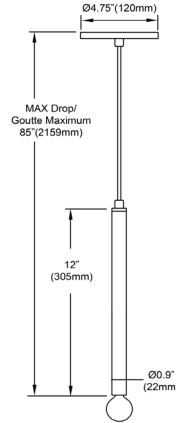

# SNY-121P-PC - Sanya 1LT Pendant, PC

1 Light Incandescent Pendant Polished Chrome

## SNY-121P

<b>Height</b>	12"
<b>Width/Length</b>	1"
<b>Depth</b>	1"
<b>Weight</b>	1 lbs
<b>Body Material</b>	Metal
<b>Finish/Color</b>	Polished Chrome
<b>Type of Finish</b>	Electroplated
<b>Light Qty</b>	1
<b>Light Base</b>	E12
<b>Light Max Watt</b>	60
<b>Light Inc</b>	No