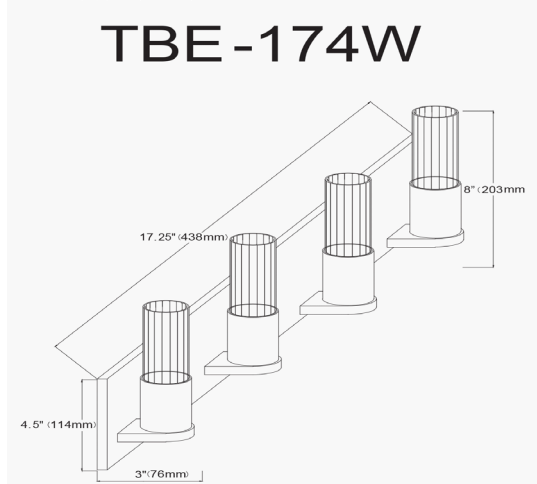

TBE-174W-PC - Tube 4LT Incandescent Vanity, PC w/ CLR Fluted Glass

4 Light Incandescent Vanity, Polished Chrome w/ Clear Fluted Glass

Height	8"
Width/Length	17.25"
Depth	3.25"
Weight	4 lbs

Body Material	Metal
Finish/Color	Polished Chrome
Type of Finish	Electroplated

Light Qty	4
Light Base	E26
Light Max Watt	60
Light Inc	No

Dimmable	Dimmable
LED Compatible	LED Compatible
Total Wattage	240W

Second Material	Glass
Second Finish/Color	Clear

Rated For	Damp Location
Voltage	120V