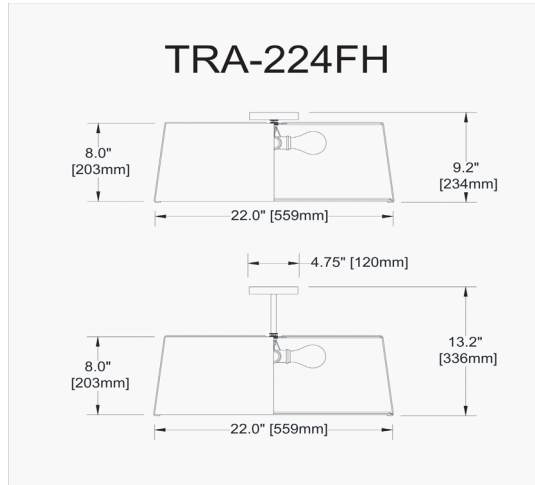

# TRA-224FH-BK-CRM - Trapezoid 4LT Trapezoid Flush Mount BLK/CRM Shade w/790 Diff

4 Light Trapezoid Flushmount Black/Cream Shade w/ White Fabric Diffuser

<b>Height</b>	8"
<b>Width/Length</b>	22"
<b>Depth</b>	22"
<b>Weight</b>	4 lbs
<b>Body Material</b>	Fabric
<b>Finish/Color</b>	Cream
<b>Type of Finish</b>	Fabric
<b>Light Qty</b>	4
<b>Light Base</b>	E26
<b>Light Max Watt</b>	100
<b>Light Inc</b>	No