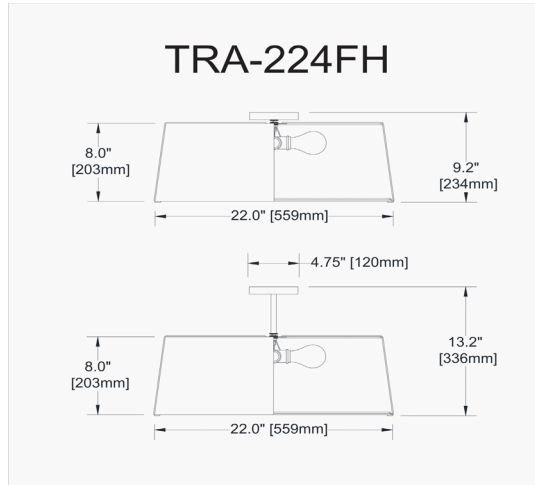

# TRA-224FH-GLD-CRM - Trapezoid 4LT Trapezoid Flush Mount GLD/CRM Shade w/790 Diff

4 Light Trapezoid 5 Light Flush Mount with Wavelet Ribbons, Rose Gold Finish Gold/Cream Shade w/ White Fabric Diffuser

<b>Height</b>	8"
<b>Width/Length</b>	22"
<b>Depth</b>	22"
<b>Weight</b>	4 lbs

<b>Body Material</b>	Fabric
<b>Finish/Color</b>	Cream
<b>Type of Finish</b>	Fabric

<b>Light Qty</b>	4
<b>Light Base</b>	E26
<b>Light Max Watt</b>	100
<b>Light Inc</b>	No