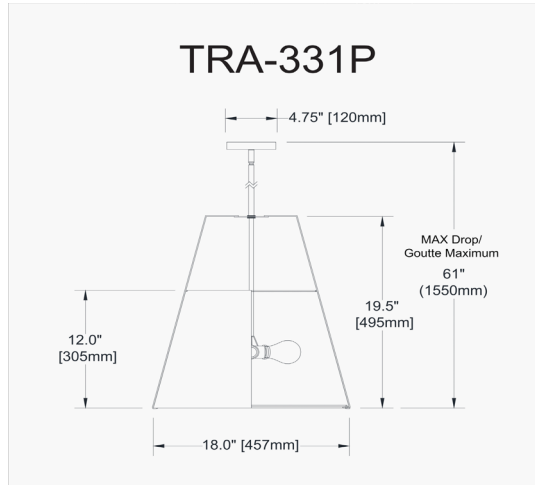

TRA-331P-GLD-CRM - Trapezoid 3LT Trapezoid Pendant GLD/CRM Shade w/ 790 Diff

3 Light Trapezoid Pendant Gold/Cream Shade w/ White Fabric Diffuser

Height	19.5"
Width/Length	18"
Depth	18"
Weight	6 lbs

Body Material	Fabric
Finish/Color	Cream
Type of Finish	Fabric

Light Qty	3
Light Base	E26
Light Max Watt	60
Light Inc	No

Dimmable	Dimmable
LED Compatible	LED Compatible
Total Wattage	180W

Second Material	Metal
Second Finish/Color	Gold
Second Type of Finish	Painted

Rated For	Dry Location
Voltage	120V

Approval	cUL or equivalent
Warranty	1 Year Limited
Install Position	Ceiling

Extension Length 39 (8+11+20)

Date:	Notes:
Fixture Type:	
Job Name:	

Lighting | LED | Shades | Custom Designs

www.dainolite.com | 1-888-564-1262 | dainolite@dainolite.com