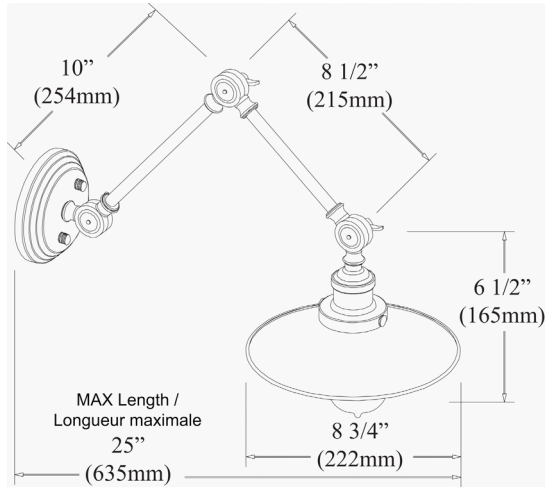

V928-1W-BK - 1LT Incandescent Adjustable Wall Lamp, Blk finish

1 Light Incandescent Adjustable Wall Lamp, Black Finish

Height	14"
Width/Length	8"
Depth	11"
Weight	4 lbs
Body Material	Metal
Finish/Color	Black
Type of Finish	Painted
Light Qty	1
Light Base	E26
Light Max Watt	60
Light Inc	No

Dimmable	Dimmable
LED Compatible	LED Compatible
Total Wattage	60W
Second Material	Metal
Second Finish/Color	Vintage Bronze
Second Type of Finish	Electroplated
Rated For	Damp Location
Voltage	120V
Approval	cUL or equivalent
Warranty	1 Year Limited
Install Position	Wall