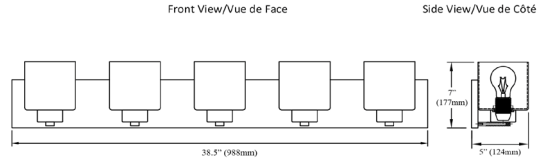

VED-365W-MB - Veda 5LT Vanity, MB w/ WH Opal Glass

5 Light Vanity Matte Black with White Opal Glass

VED-365W

Height	6.5"
Width/Length	38.5"
Depth	5.25"
Weight	10 lbs
Body Material	Metal
Finish/Color	Matte Black
Type of Finish	Painted
Light Qty	5
Light Base	E26
Light Max Watt	60
Light Inc	No