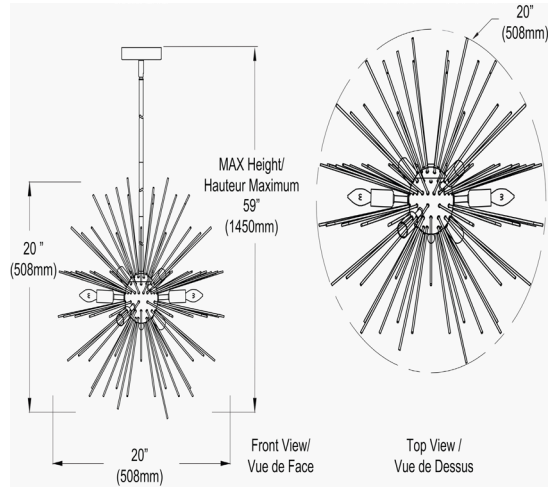

VEG-196P-SV-PC - Vega 6LT Pendant, Silver & Polished Chrome Finish

6 Light Pendant, Silver / Polished Chrome Finish

Height	20"
Width/Length	20"
Depth	20"
Weight	7 lbs

Body Material	Metal
Finish/Color	Silver
Type of Finish	Painted

Light Qty	6
Light Base	E12
Light Max Watt	60
Light Inc	No

Dimmable	Dimmable
LED Compatible	LED Compatible
Total Wattage	360W

Second Material	Metal
Second Finish/Color	Polished Chrome
Second Type of Finish	Electroplated

Rated For	Damp Location
Voltage	120V

Approval	cUL or equivalent
Warranty	1 Year Limited
Install Position	Ceiling

Extension Length	39 (8+11+20)
-------------------------	--------------

Date:	Notes:
Fixture Type:	
Job Name:	