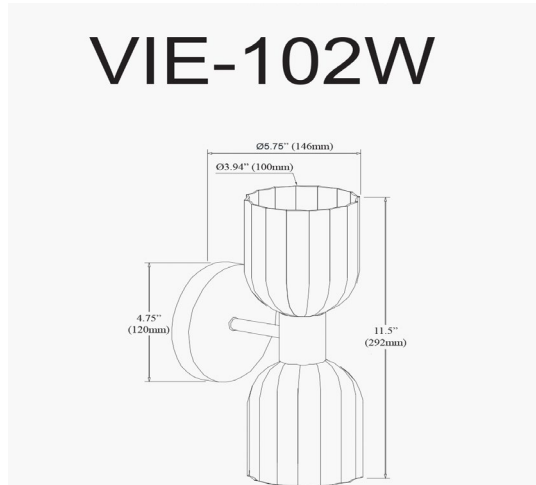

VIE-102W-MB - Vienna 2LT Wall Sconce, MB w/ CLR Ribbed Glass

2 Light Incandescent Vienna Wall Sconce Matte Black w/ Clear Ribbed Glass

Height	11.5"
Width/Length	4.75"
Depth	5.75"
Weight	3 lbs

Body Material	Metal
Finish/Color	Matte Black
Type of Finish	Painted

Light Qty	2
Light Base	E12
Light Max Watt	60
Light Inc	No

Dimmable	Dimmable
LED Compatible	LED Compatible
Total Wattage	120W

Second Material	Glass
Second Finish/Color	Clear
Second Type of Finish	Ribbed

Rated For	Damp Location
Voltage	120V