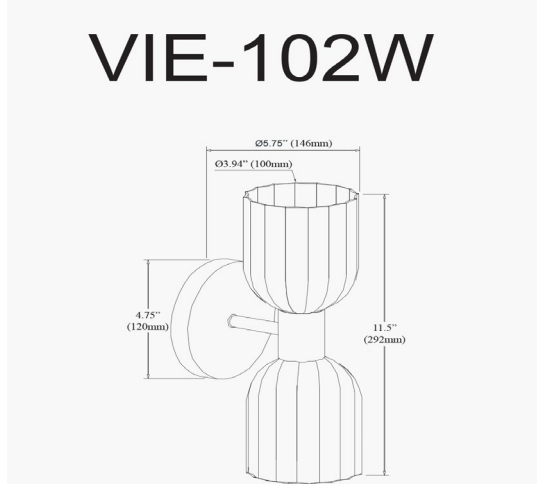

VIE-102W-PC - Vienna 2LT Wall Sconce, PC w/ CLR Ribbed Glass

2 Light Incandescent Vienna Wall Sconce Polished Chrome w/ Clear Ribbed Glass

Height	11.5"
Width/Length	4.75"
Depth	5.75"
Weight	3 lbs

Body Material	Metal
Finish/Color	Polished Chrome
Type of Finish	Electroplated

Light Qty	2
Light Base	E12
Light Max Watt	60
Light Inc	No

Dimmable	Dimmable
LED Compatible	LED Compatible
Total Wattage	120W

Second Material	Glass
Second Finish/Color	Clear
Second Type of Finish	Ribbed

Rated For	Damp Location
Voltage	120V