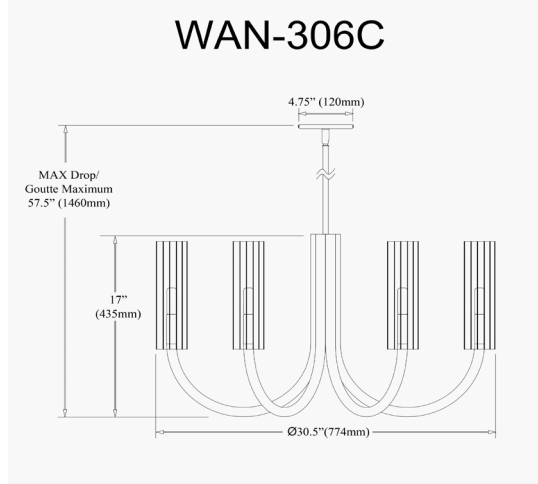

WAN-306C-MB-AGB-FR - Wand 6LT Incandescent Chandelier, MB & AGB w/ FR Glass

6 Light Incandescent Wand Chandelier Matte Black & Aged Brass w/ Frosted Glass

Height	21.75"
Width/Length	30.5"
Depth	30.5"
Weight	8 lbs

Body Material	Metal
Finish/Color	Matte Black
Type of Finish	Painted

Light Qty	6
Light Base	E12
Light Max Watt	60
Light Inc	No

Dimmable	Dimmable
LED Compatible	LED Compatible
Total Wattage	360W

Second Material	Glass
Second Finish/Color	Frosted

Rated For	Damp Location
Voltage	120V

Approval	cUL or equivalent
Warranty	1 Year Limited
Install Position	Ceiling

Extension Length	39 (8+11+20)
-------------------------	--------------

Date:	Notes:
Fixture Type:	
Job Name:	