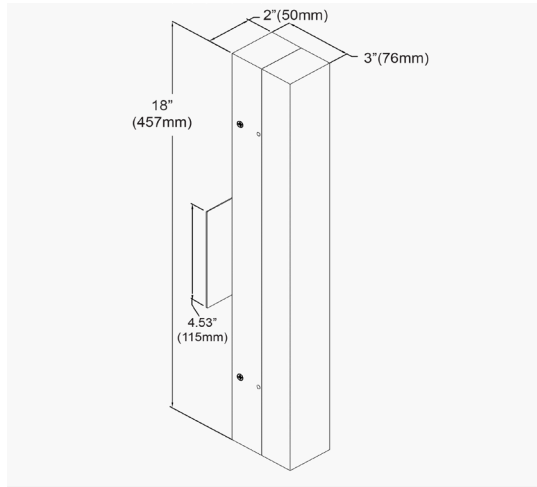

WDL-1820LEDW-MB - Wendaline 20W 5CCT Wall Sconce, MB w/ Faux Alabaster

Height	18"
Width/Length	4.5"
Depth	3.25"
Weight	5 lbs

Body Material	Faux Alabaster
Finish/Color	White Alabaster

Light Qty	1
Light Base	AC LED
Light Max Watt	20
Light Inc	Yes
Light Lumens	1000(Initial) 500(2700K Delivered) 830(3000K)
Light CRI	90+
Light CCT	2700K/3000K/3500K/4000K/5000K
Light Life	30000 Hours